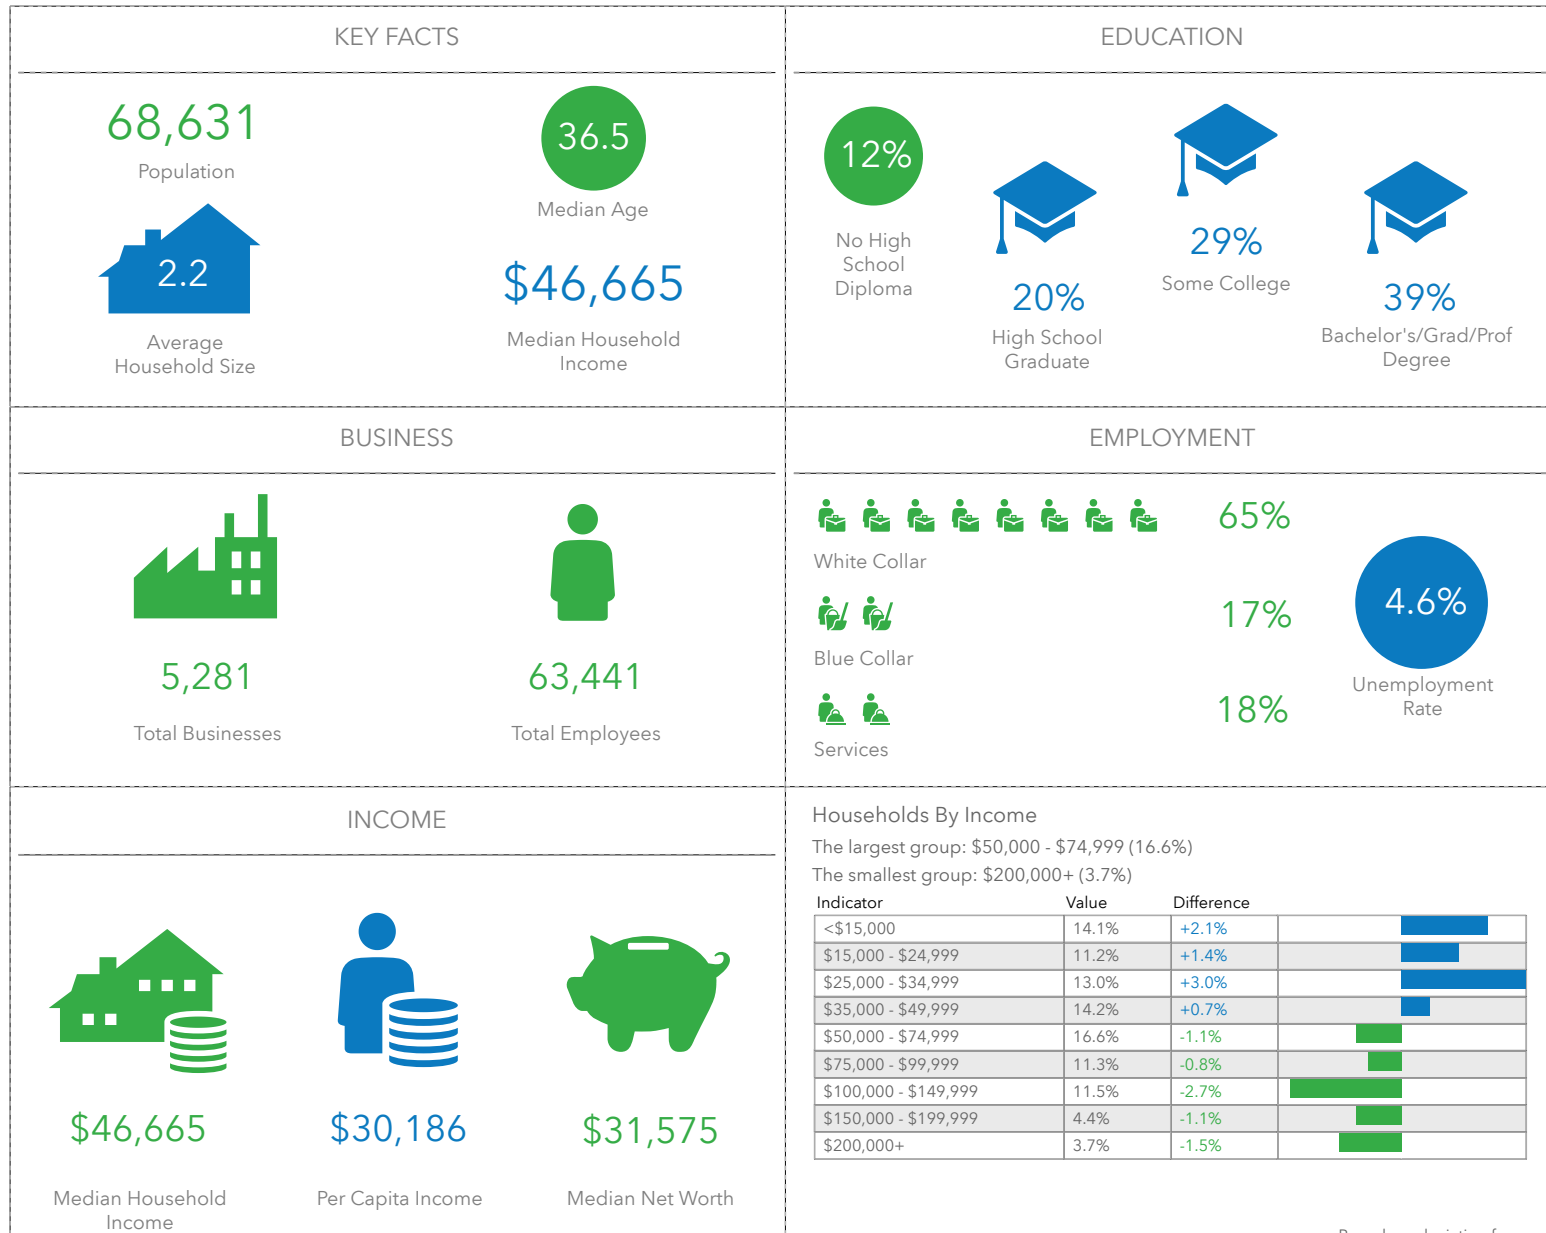

# 1322 N Pleasantburg Drive

1322 N Pleasantburg Dr, Greenville, South Carolina, 29607 (1 mile)  
 1322 N Pleasantburg Dr, Greenville, South Carolina, 29607  
 Ring of 1 mile

Key Facts  
 Latitude: 34.87567  
 Longitude: -82.35940

# 1322 N Pleasantburg Drive

1322 N Pleasantburg Dr, Greenville, South Carolina, 29607 (3 miles)  
 1322 N Pleasantburg Dr, Greenville, South Carolina, 29607  
 Ring of 3 miles

Key Facts  
 Latitude: 34.87567  
 Longitude: -82.35940

Bars show deviation from