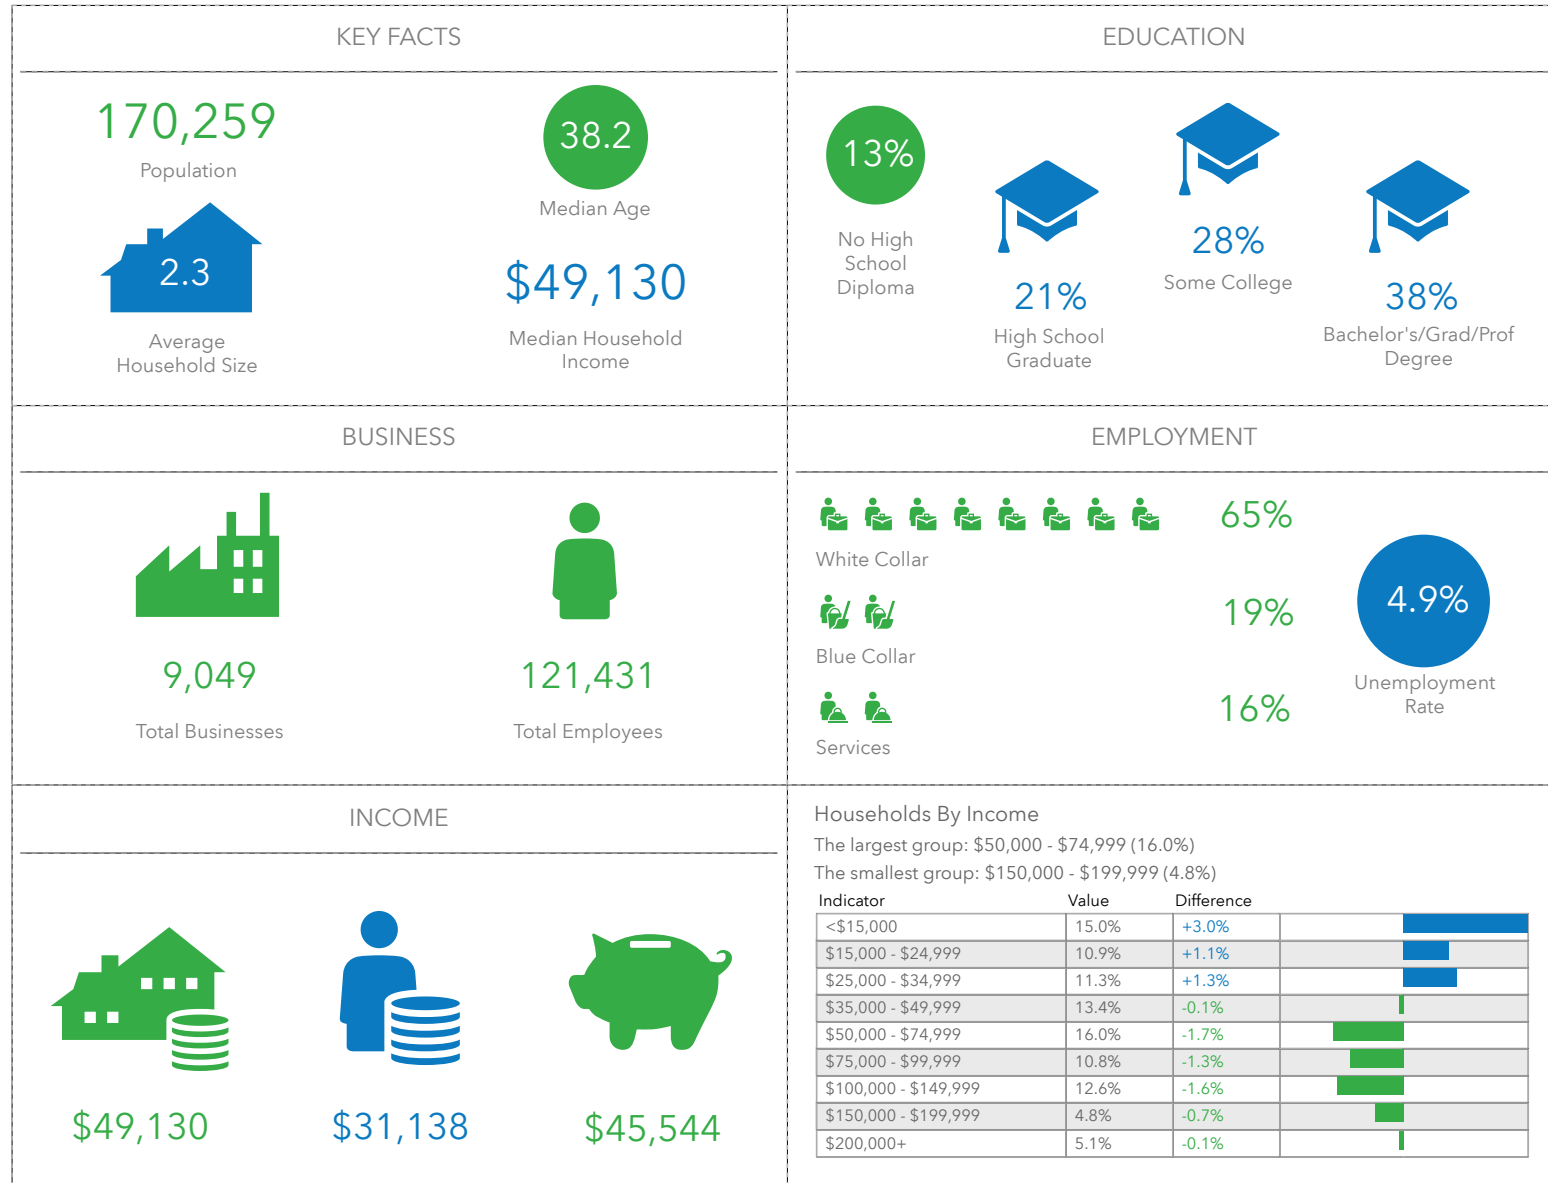

1322 N Pleasantburg Drive

1322 N Pleasantburg Dr, Greenville, South Carolina, 29607 (5 miles)
1322 N Pleasantburg Dr, Greenville, South Carolina, 29607
Ring of 5 miles

Key Facts
Latitude: 34.87567
Longitude: -82.35940