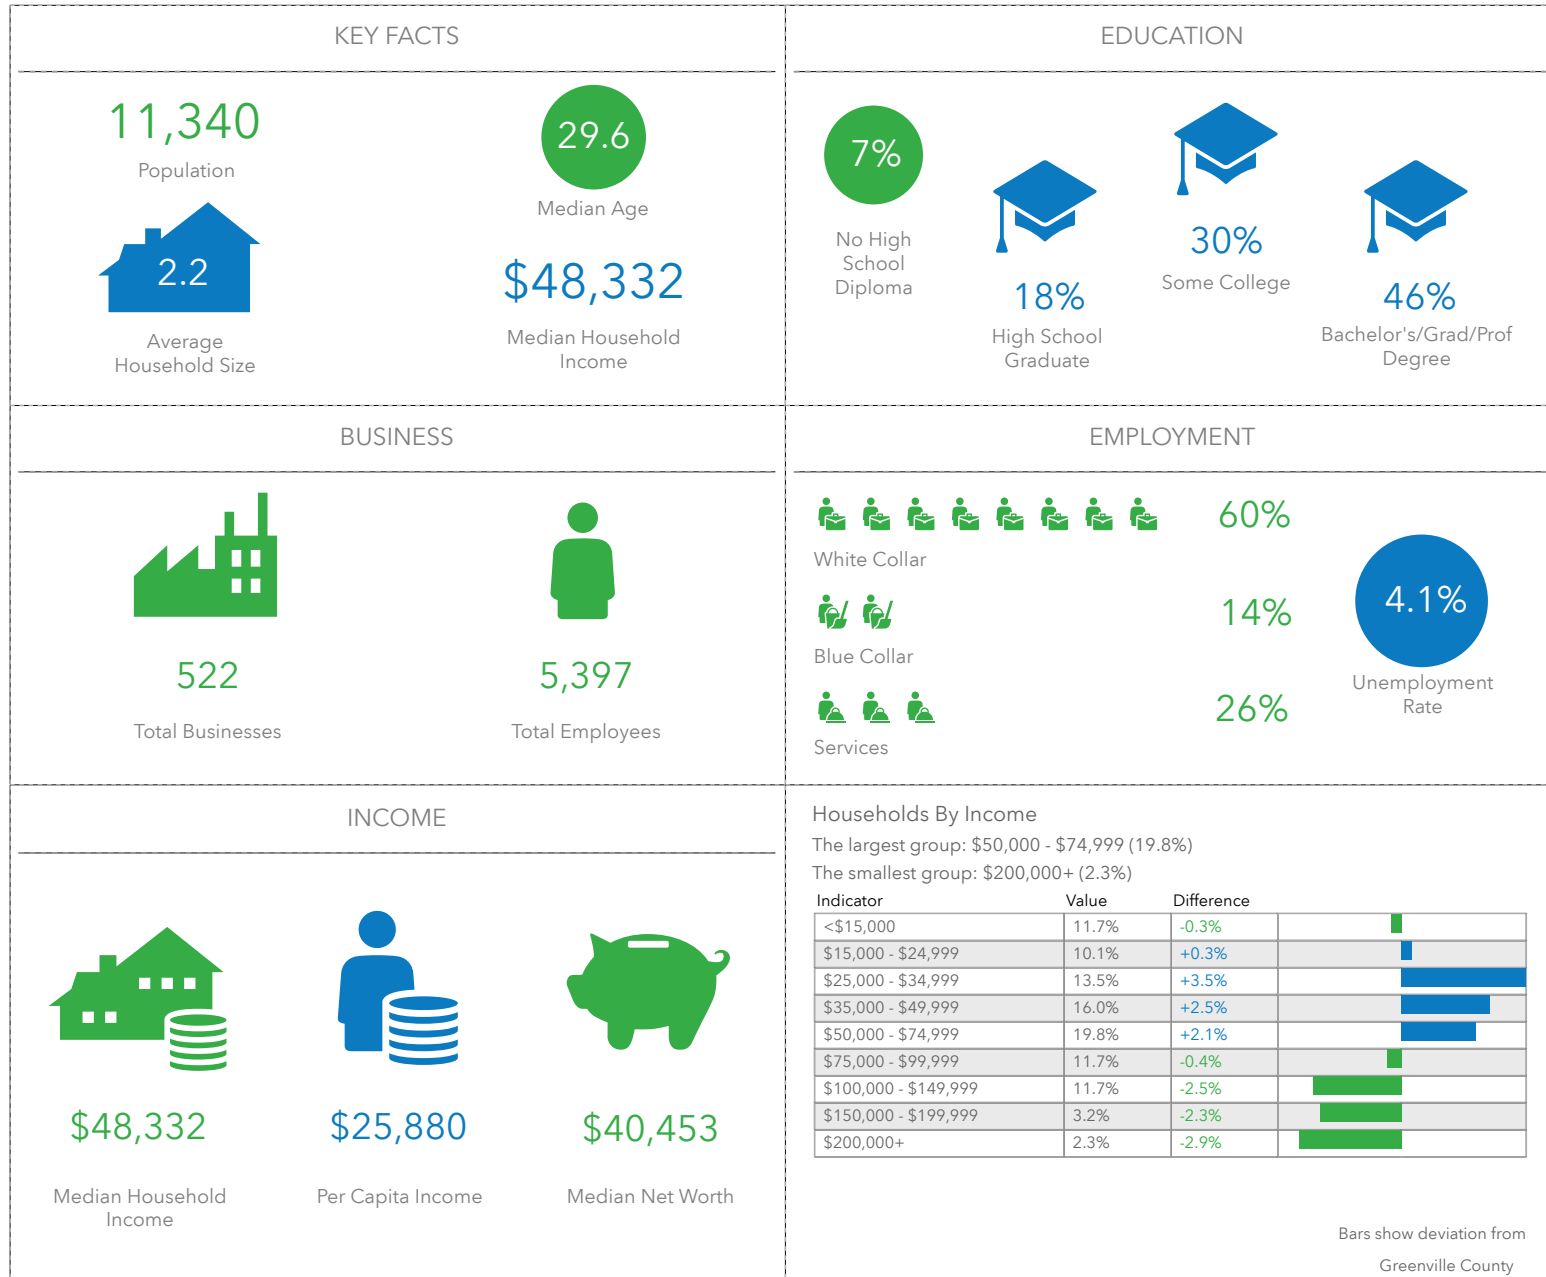

# 1322 N Pleasantburg Drive

1322 N Pleasantburg Dr, Greenville, South Carolina, 29607 (1 mile)  
 1322 N Pleasantburg Dr, Greenville, South Carolina, 29607  
 Ring of 1 mile

Key Facts  
 Latitude: 34.87567  
 Longitude: -82.35940

# 1322 N Pleasantburg Drive

1322 N Pleasantburg Dr, Greenville, South Carolina, 29607 (3 miles)  
 1322 N Pleasantburg Dr, Greenville, South Carolina, 29607  
 Ring of 3 miles

Key Facts  
 Latitude: 34.87567  
 Longitude: -82.35940

Bars show deviation from