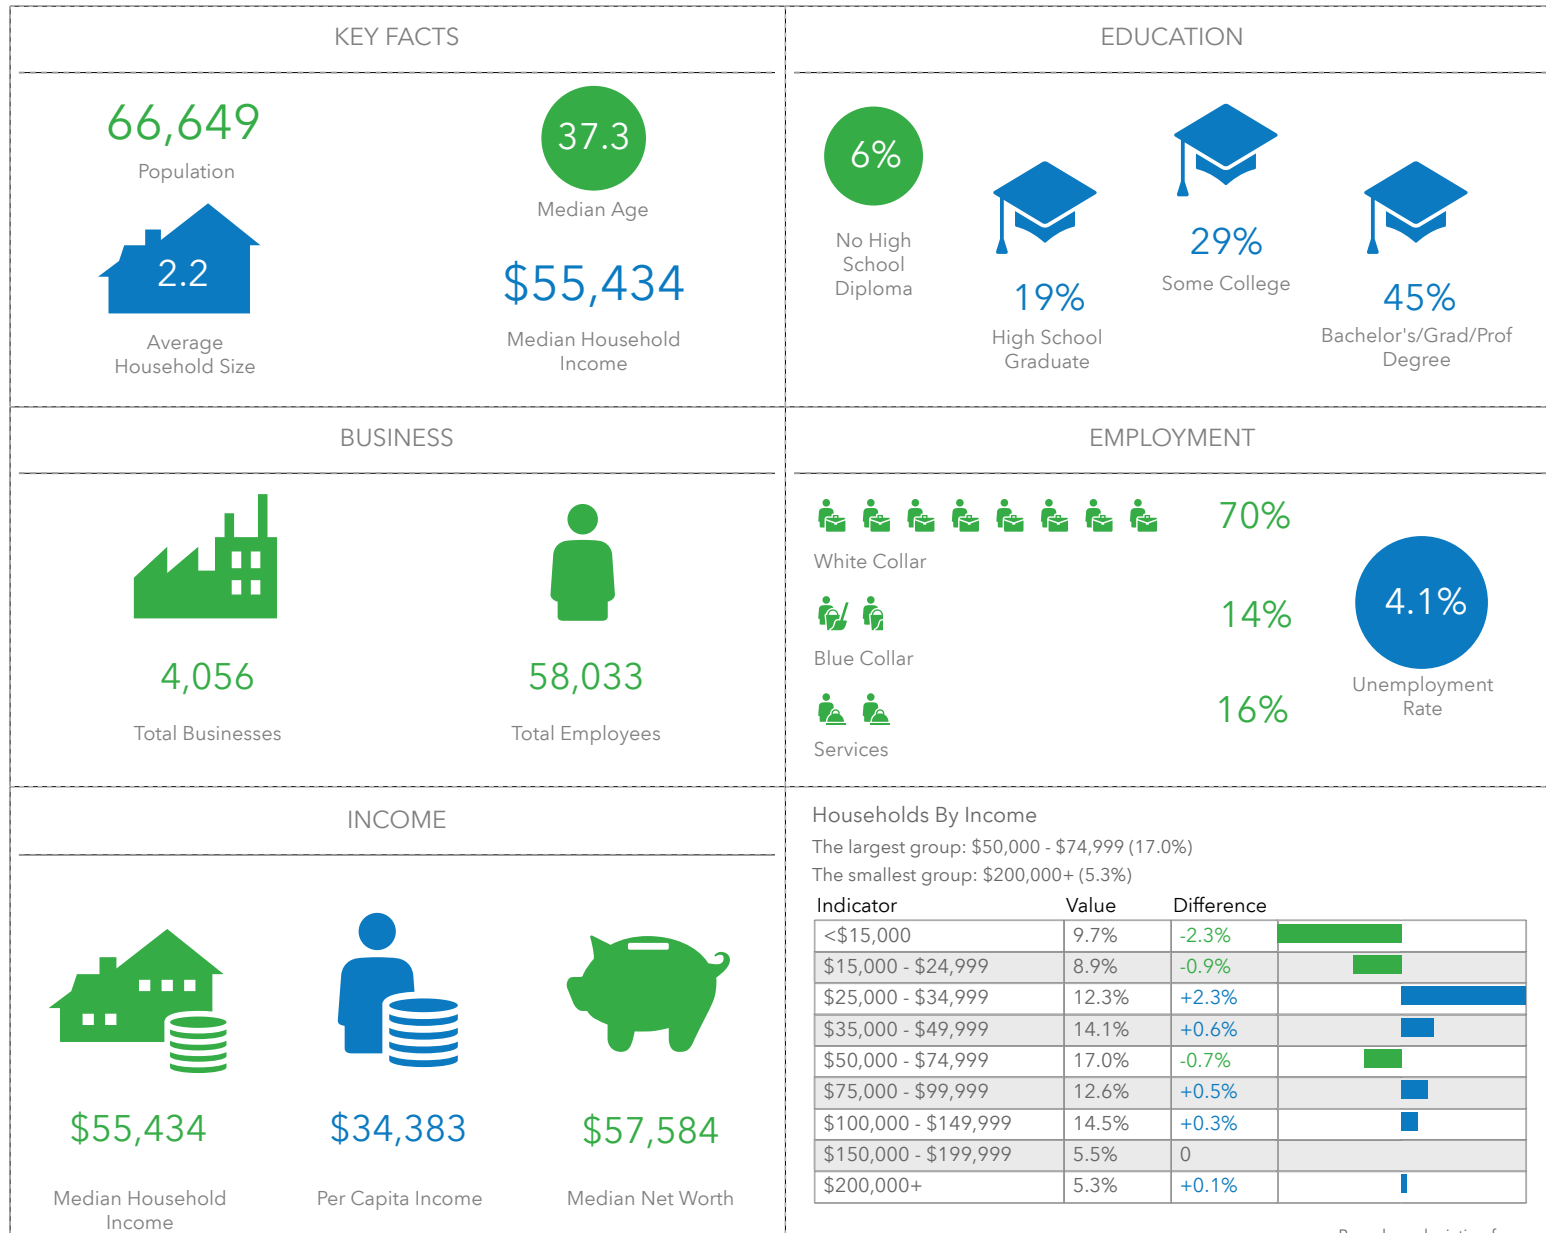

Key Facts

84 Orchard Park Dr, Greenville, South Carolina, 29615 (1 mile)
 84 Orchard Park Dr, Greenville, South Carolina, 29615
 Ring of 1 mile

Shops at Orchard Park
 Latitude: 34.85497
 Longitude: -82.32986

Key Facts

84 Orchard Park Dr, Greenville, South Carolina, 29615 (3 miles)
 84 Orchard Park Dr, Greenville, South Carolina, 29615
 Ring of 3 miles

Shops at Orchard Park
 Latitude: 34.85497
 Longitude: -82.32986

Median Household
Income

Per Capita Income

Median Net Worth

Bars show deviation from
Greenville County