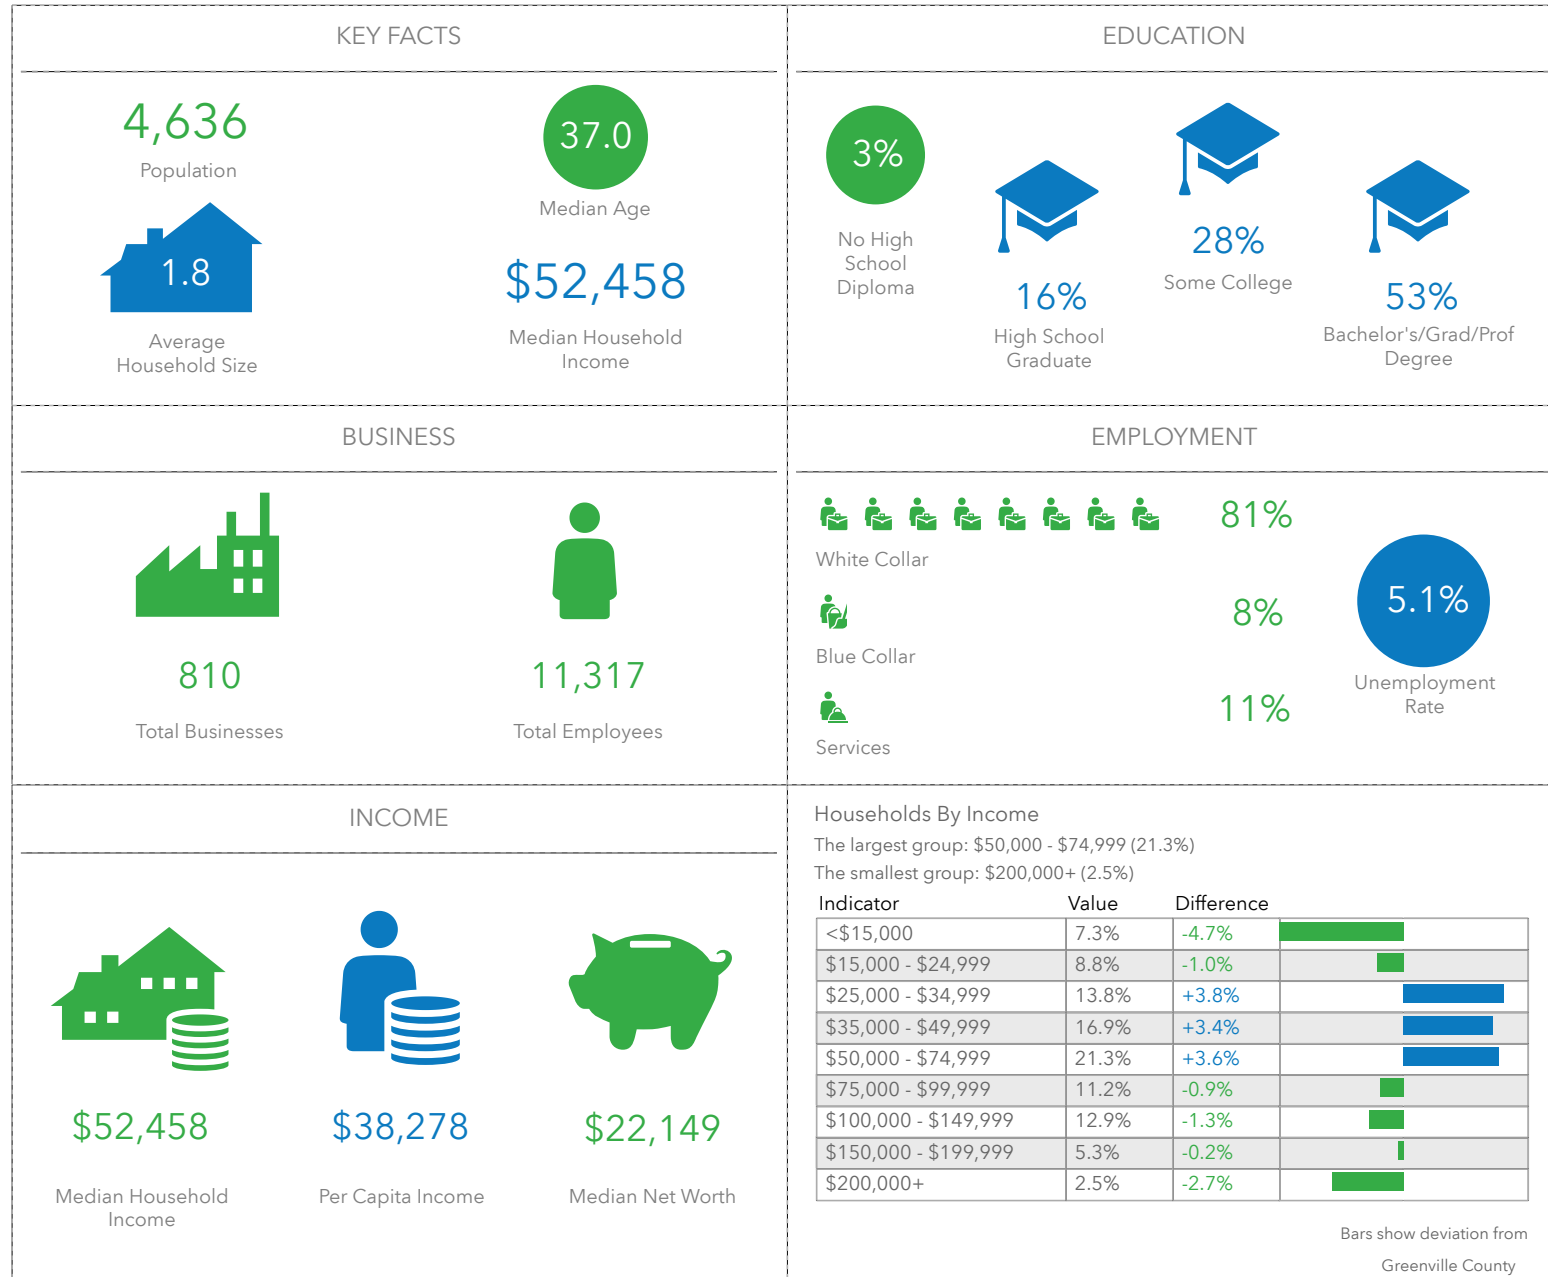

Key Facts

84 Orchard Park Dr, Greenville, South Carolina, 29615 (1 mile)
 84 Orchard Park Dr, Greenville, South Carolina, 29615
 Ring of 1 mile

Shops at Orchard Park
 Latitude: 34.85497
 Longitude: -82.32986

Key Facts

84 Orchard Park Dr, Greenville, South Carolina, 29615 (3 miles)
 84 Orchard Park Dr, Greenville, South Carolina, 29615
 Ring of 3 miles

Shops at Orchard Park
 Latitude: 34.85497
 Longitude: -82.32986

Median Household
Income

Per Capita Income

Median Net Worth

Bars show deviation from
Greenville County