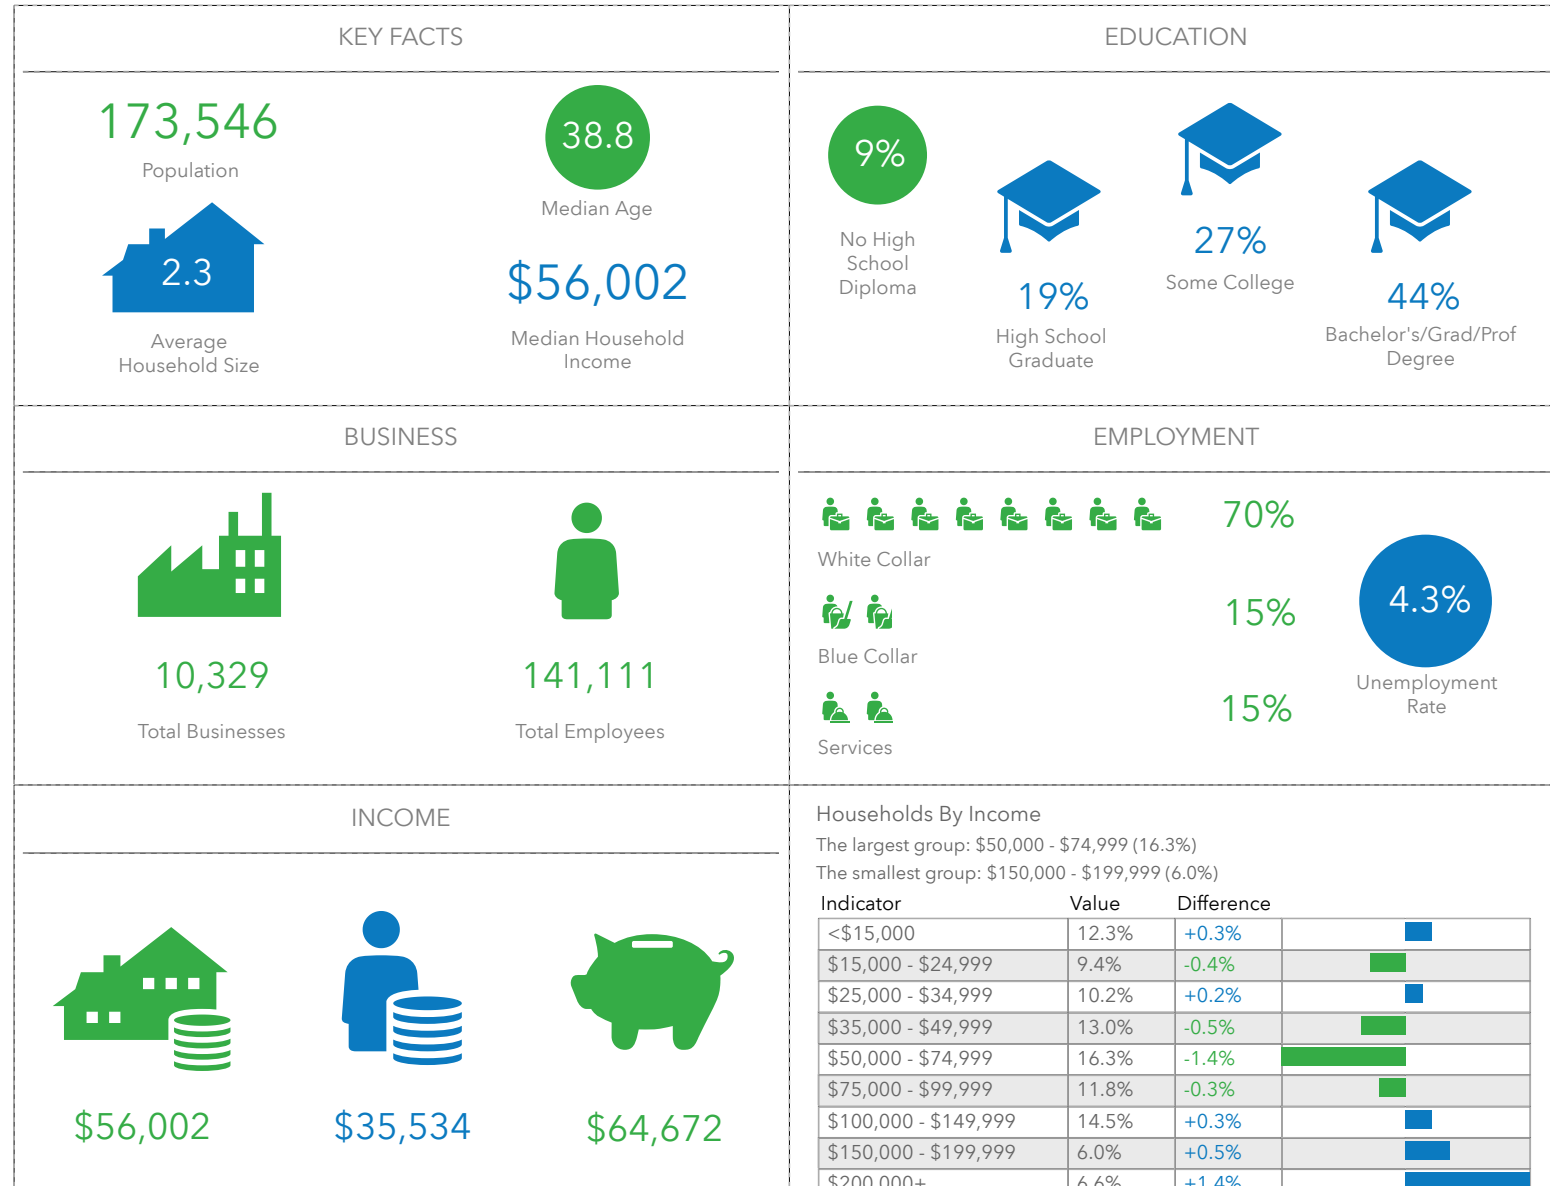

Key Facts

84 Orchard Park Dr, Greenville, South Carolina, 29615 (3 miles)
 84 Orchard Park Dr, Greenville, South Carolina, 29615
 Ring of 3 miles

Shops at Orchard Park
 Latitude: 34.85497
 Longitude: -82.32986

Key Facts

84 Orchard Park Dr, Greenville, South Carolina, 29615 (5 miles)
84 Orchard Park Dr, Greenville, South Carolina, 29615
Ring of 5 miles

Shops at Orchard Park
Latitude: 34.85497
Longitude: -82.32986

Median Household
Income

Per Capita Income

Median Net Worth

Bars show deviation from
Greenville County