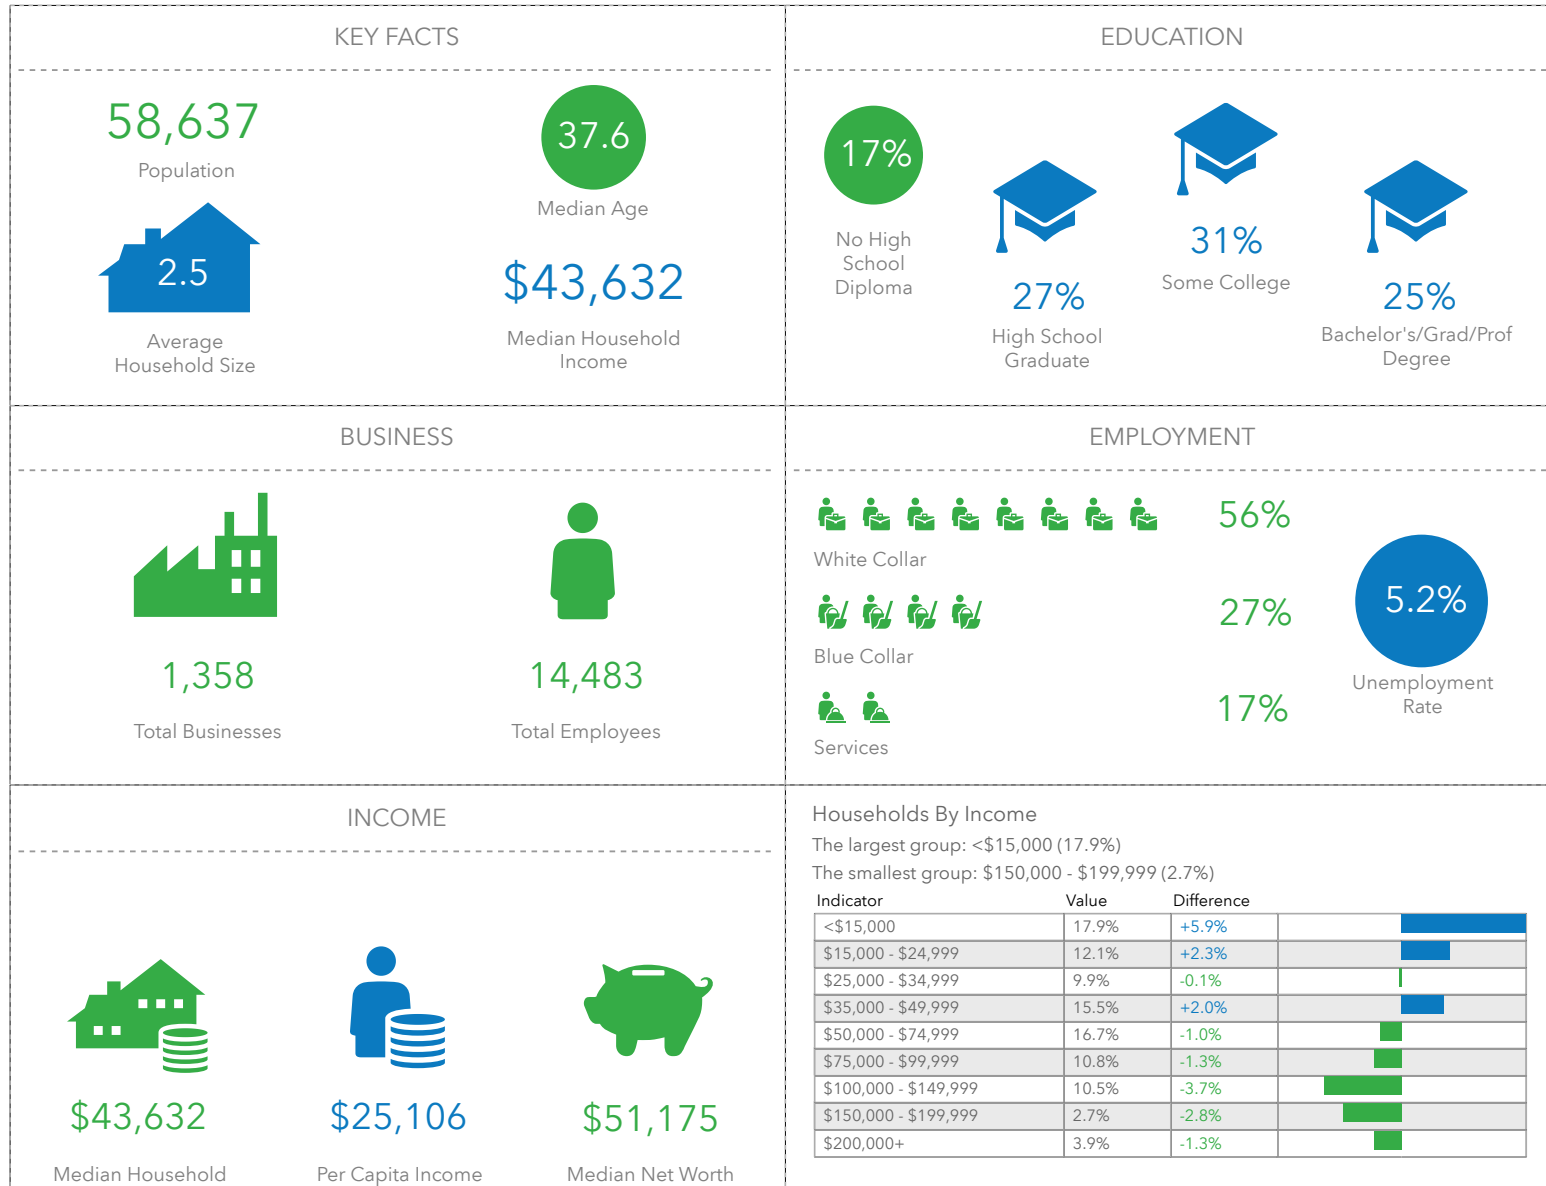

## Key Facts - 35240 Old Buncombe Rd

Old Buncombe Rd, Greenville, South Carolina, 29617 (3 miles)  
 Old Buncombe Rd, Greenville, South Carolina, 29617  
 Ring of 3 miles

Prepared by Esri  
 Latitude: 34.94519  
 Longitude: -82.43897

Income

Bars show deviation from  
Greenville County