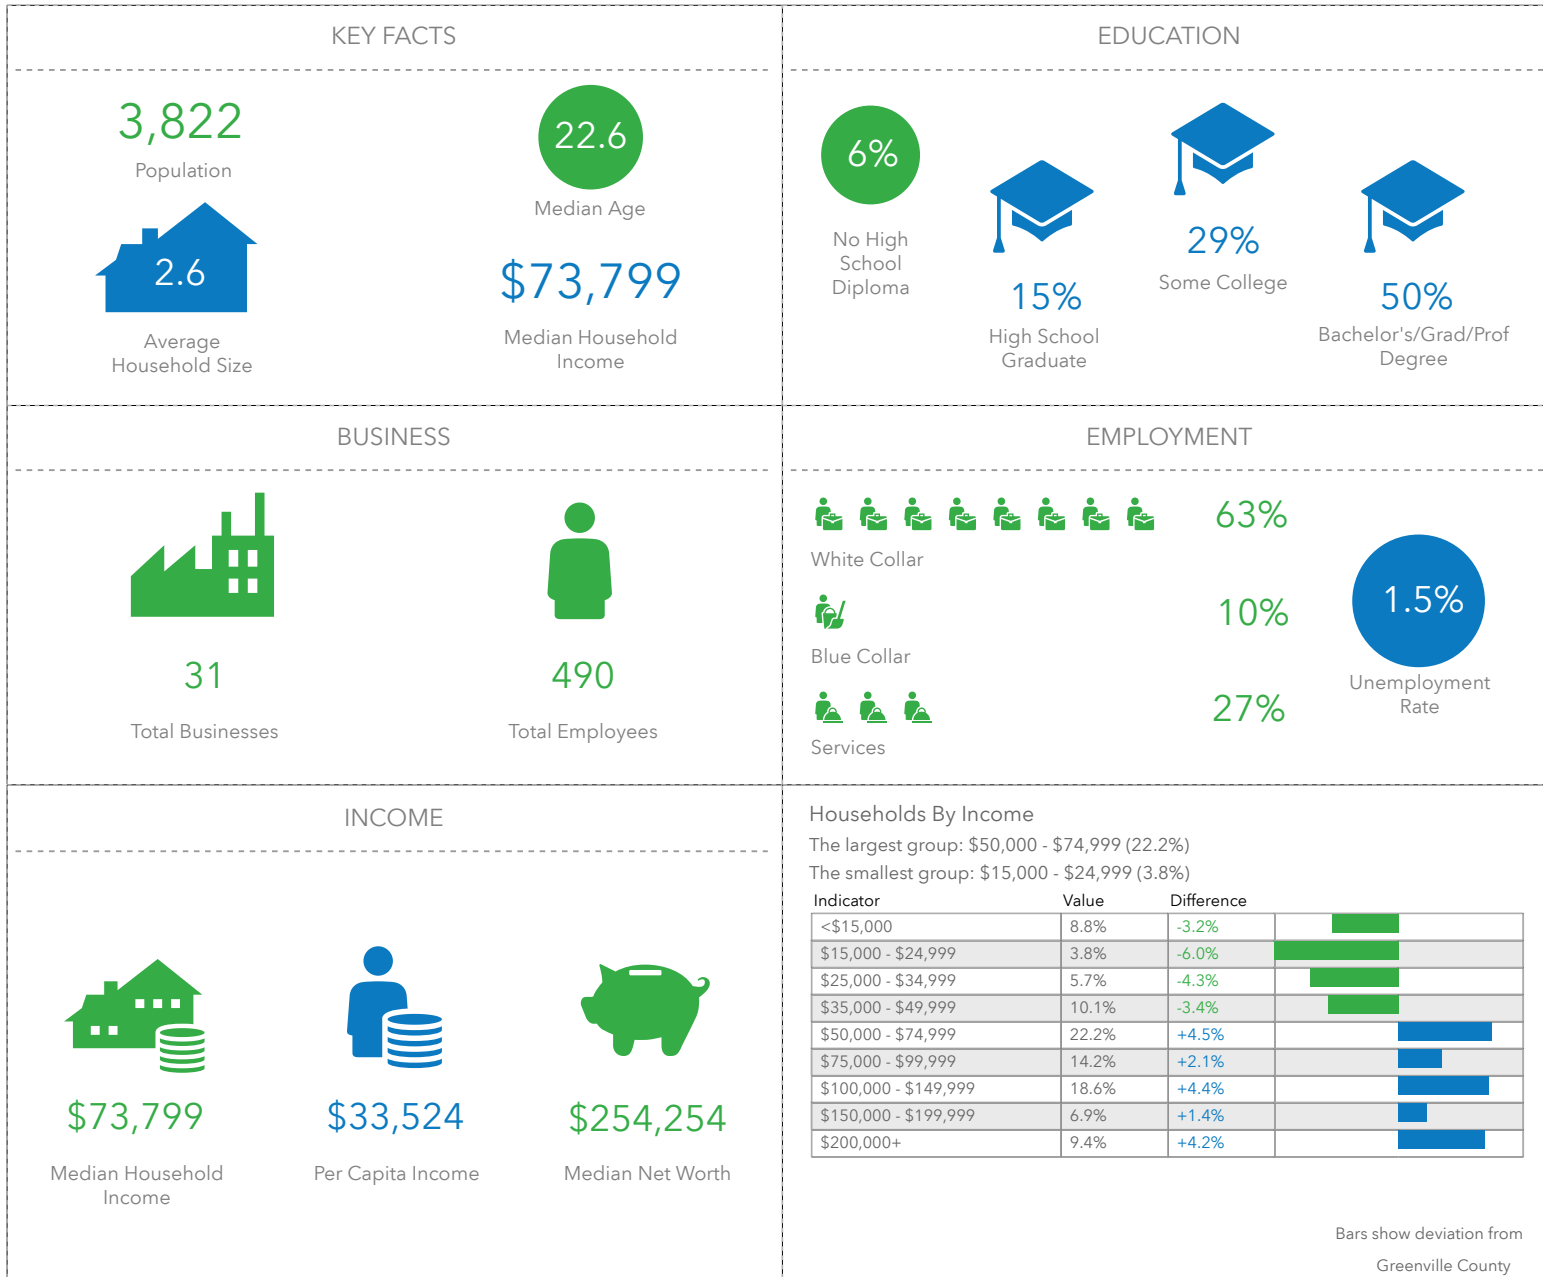

# Key Facts - 35240 Old Buncombe Rd

Old Buncombe Rd, Greenville, South Carolina, 29617 (1 mile)  
 Old Buncombe Rd, Greenville, South Carolina, 29617  
 Ring of 1 mile

Prepared by Esri  
 Latitude: 34.94519  
 Longitude: -82.43897

## Key Facts - 35240 Old Buncombe Rd

Old Buncombe Rd, Greenville, South Carolina, 29617 (3 miles)  
 Old Buncombe Rd, Greenville, South Carolina, 29617  
 Ring of 3 miles

Prepared by Esri  
 Latitude: 34.94519  
 Longitude: -82.43897

## Key Facts - 35240 Old Buncombe Rd

Old Buncombe Rd, Greenville, South Carolina, 29617 (5 miles)  
Old Buncombe Rd, Greenville, South Carolina, 29617  
Ring of 5 miles

Prepared by Esri  
Latitude: 34.94519  
Longitude: -82.43897

Income

Bars show deviation from  
Greenville County