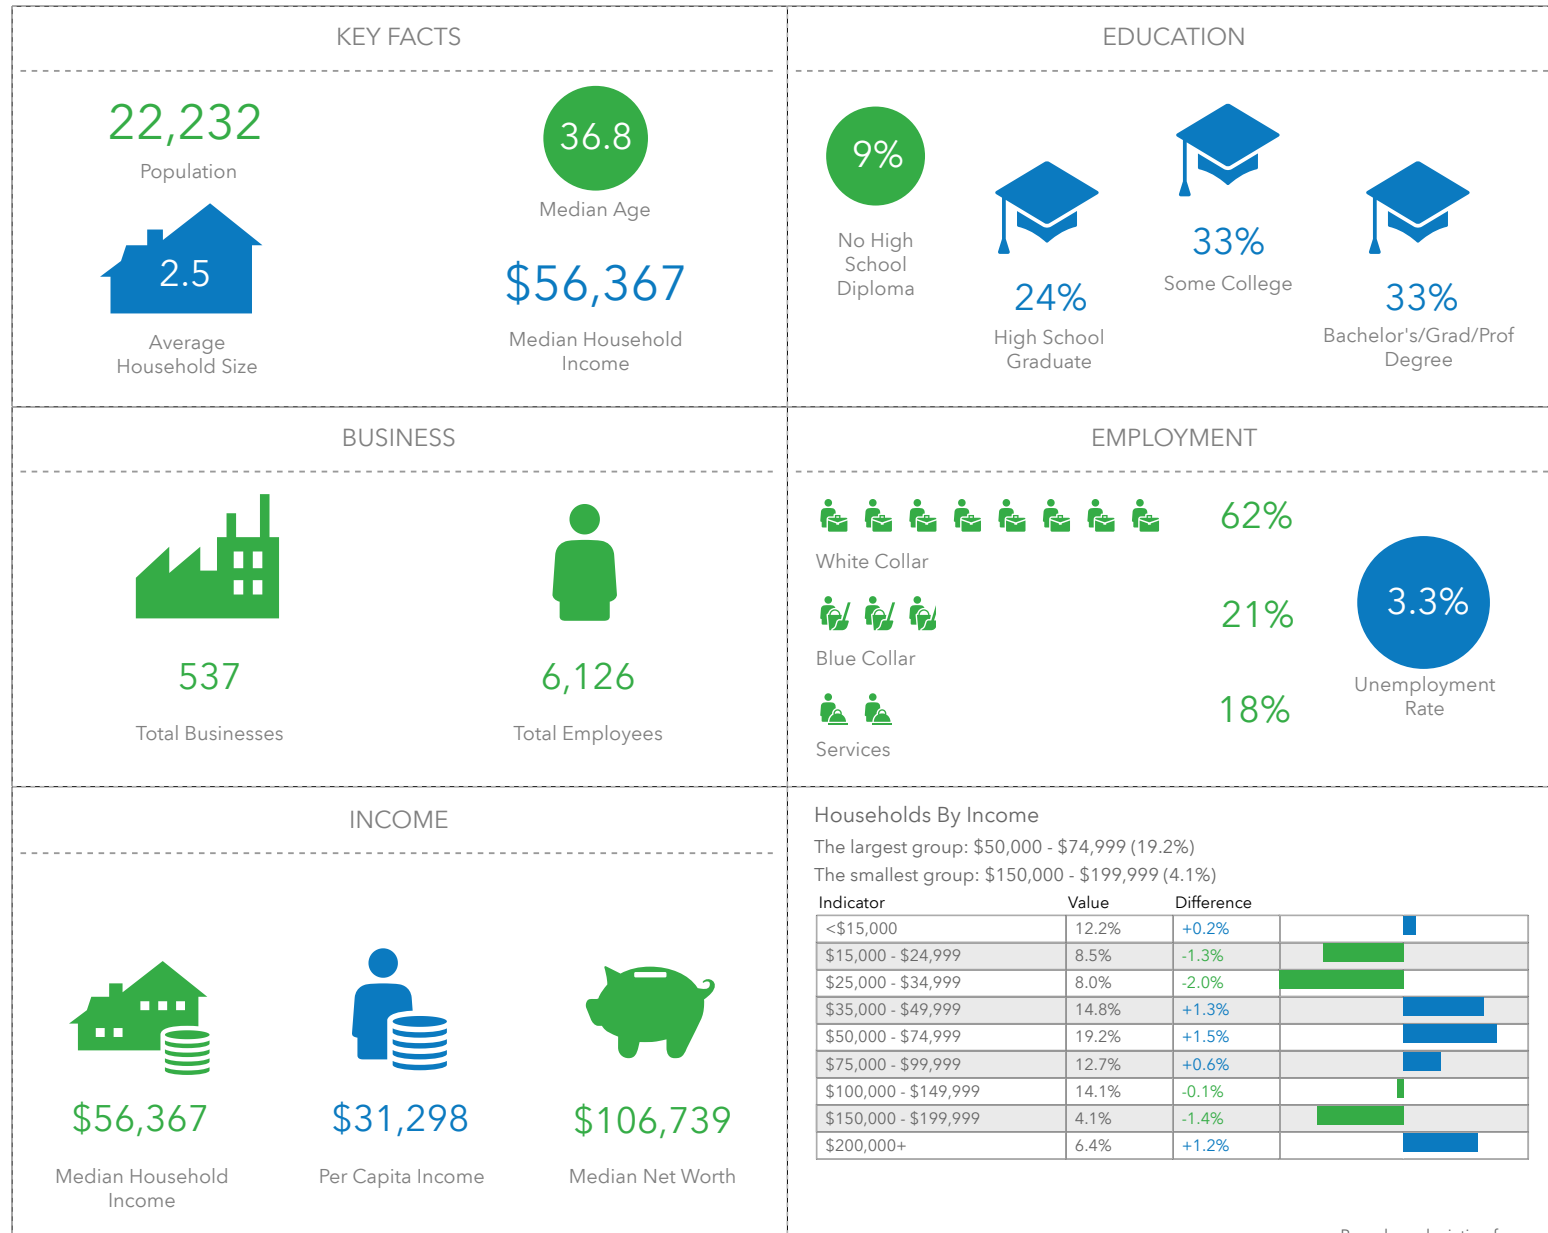

# Key Facts - 35240 Old Buncombe Rd

Old Buncombe Rd, Greenville, South Carolina, 29617 (1 mile)  
 Old Buncombe Rd, Greenville, South Carolina, 29617  
 Ring of 1 mile

Prepared by Esri  
 Latitude: 34.94519  
 Longitude: -82.43897

## Key Facts - 35240 Old Buncombe Rd

Old Buncombe Rd, Greenville, South Carolina, 29617 (3 miles)  
 Old Buncombe Rd, Greenville, South Carolina, 29617  
 Ring of 3 miles

Prepared by Esri  
 Latitude: 34.94519  
 Longitude: -82.43897

## Key Facts - 35240 Old Buncombe Rd

Old Buncombe Rd, Greenville, South Carolina, 29617 (5 miles)  
Old Buncombe Rd, Greenville, South Carolina, 29617  
Ring of 5 miles

Prepared by Esri  
Latitude: 34.94519  
Longitude: -82.43897

Income

Bars show deviation from  
Greenville County