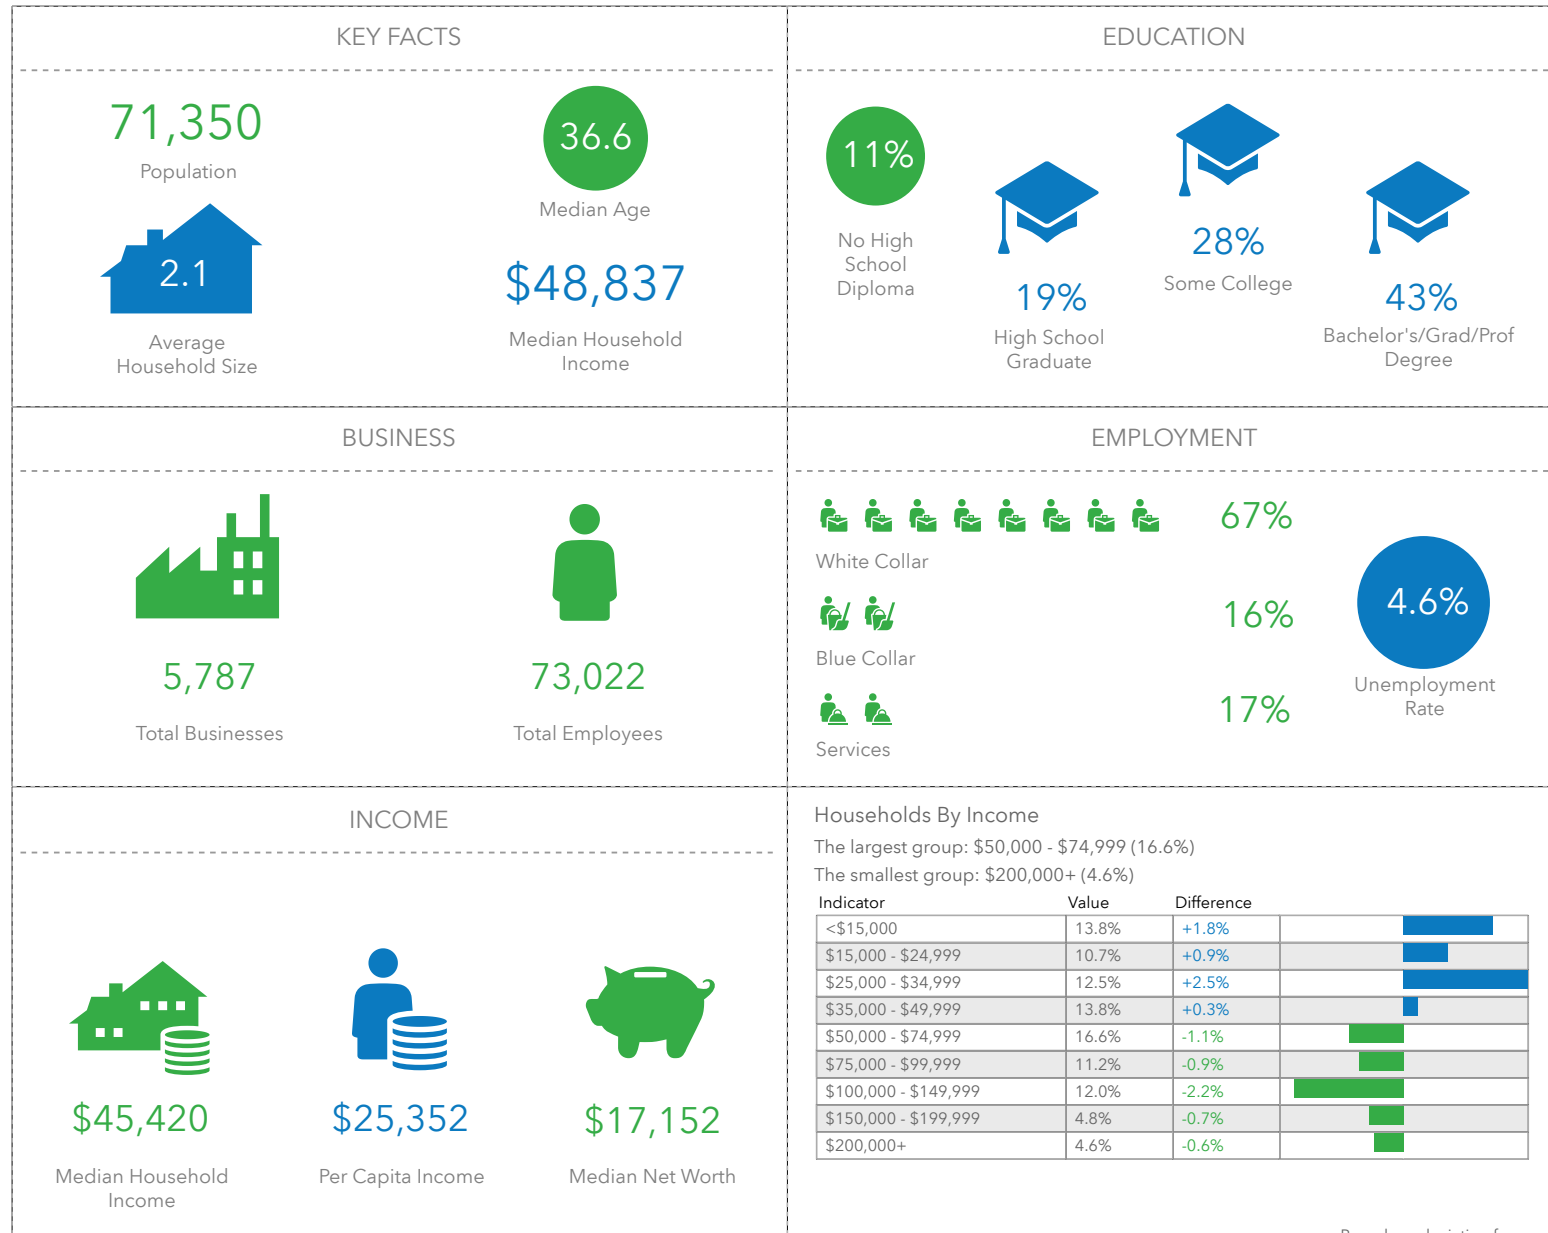

# Key Facts - Infographics

939 N Pleasantburg Dr, Greenville, South Carolina, 29607 3 (Ring of 1 mile)  
 939 N Pleasantburg Dr, Greenville, South Carolina, 29607  
 Rings: 1 mile radii

939 N Pleasantburg Drive  
 Latitude: 34.86536  
 Longitude: -82.35762

## Key Facts -Infographics

939 N Pleasantburg Dr, Greenville, South Carolina, 29607 3 (Ring of 3 miles)  
 939 N Pleasantburg Dr, Greenville, South Carolina, 29607  
 Rings: 3 mile radii

939 N Pleasantburg Drive  
 Latitude: 34.86536  
 Longitude: -82.35762

Bars show deviation from

Income

Bars show deviation from  
Greenville County