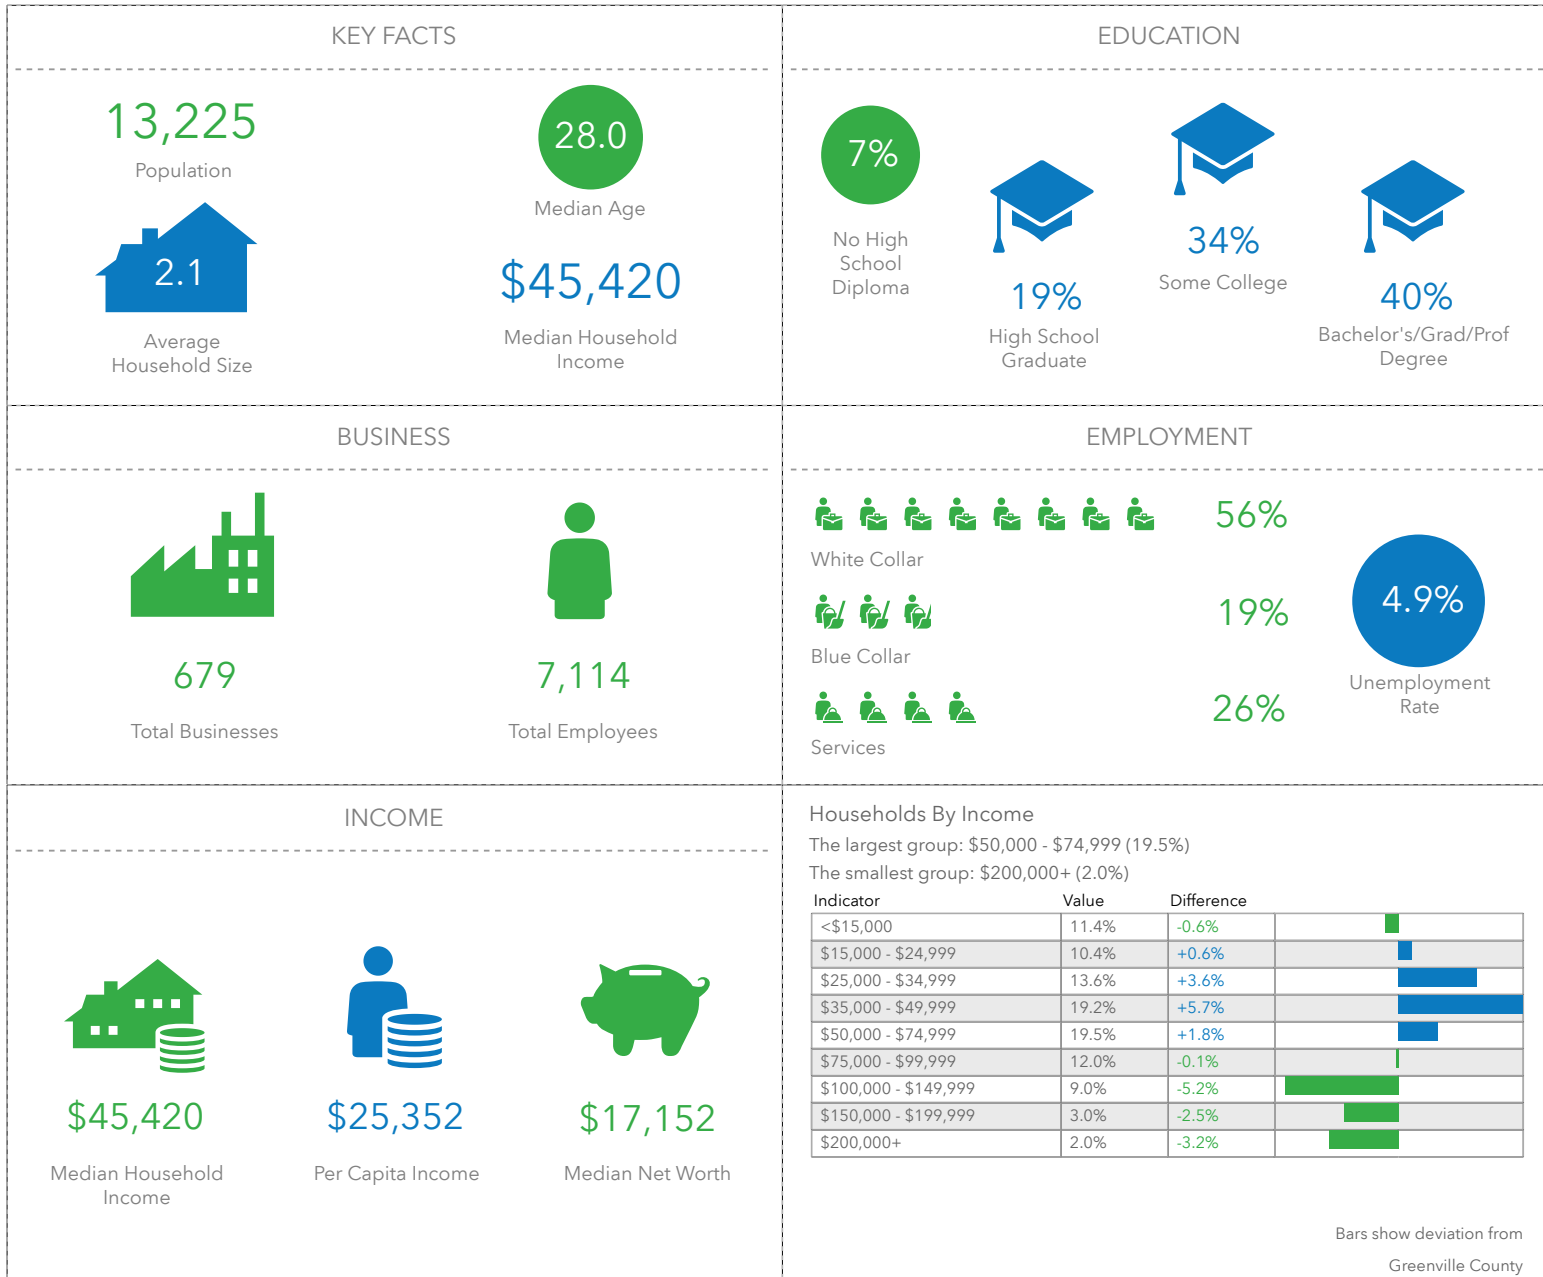

# Key Facts - Infographics

939 N Pleasantburg Dr, Greenville, South Carolina, 29607 3 (Ring of 1 mile)  
 939 N Pleasantburg Dr, Greenville, South Carolina, 29607  
 Rings: 1 mile radii

939 N Pleasantburg Drive  
 Latitude: 34.86536  
 Longitude: -82.35762

## Key Facts -Infographics

939 N Pleasantburg Dr, Greenville, South Carolina, 29607 3 (Ring of 3 miles)  
 939 N Pleasantburg Dr, Greenville, South Carolina, 29607  
 Rings: 3 mile radii

939 N Pleasantburg Drive  
 Latitude: 34.86536  
 Longitude: -82.35762

Bars show deviation from

Income

Bars show deviation from  
Greenville County