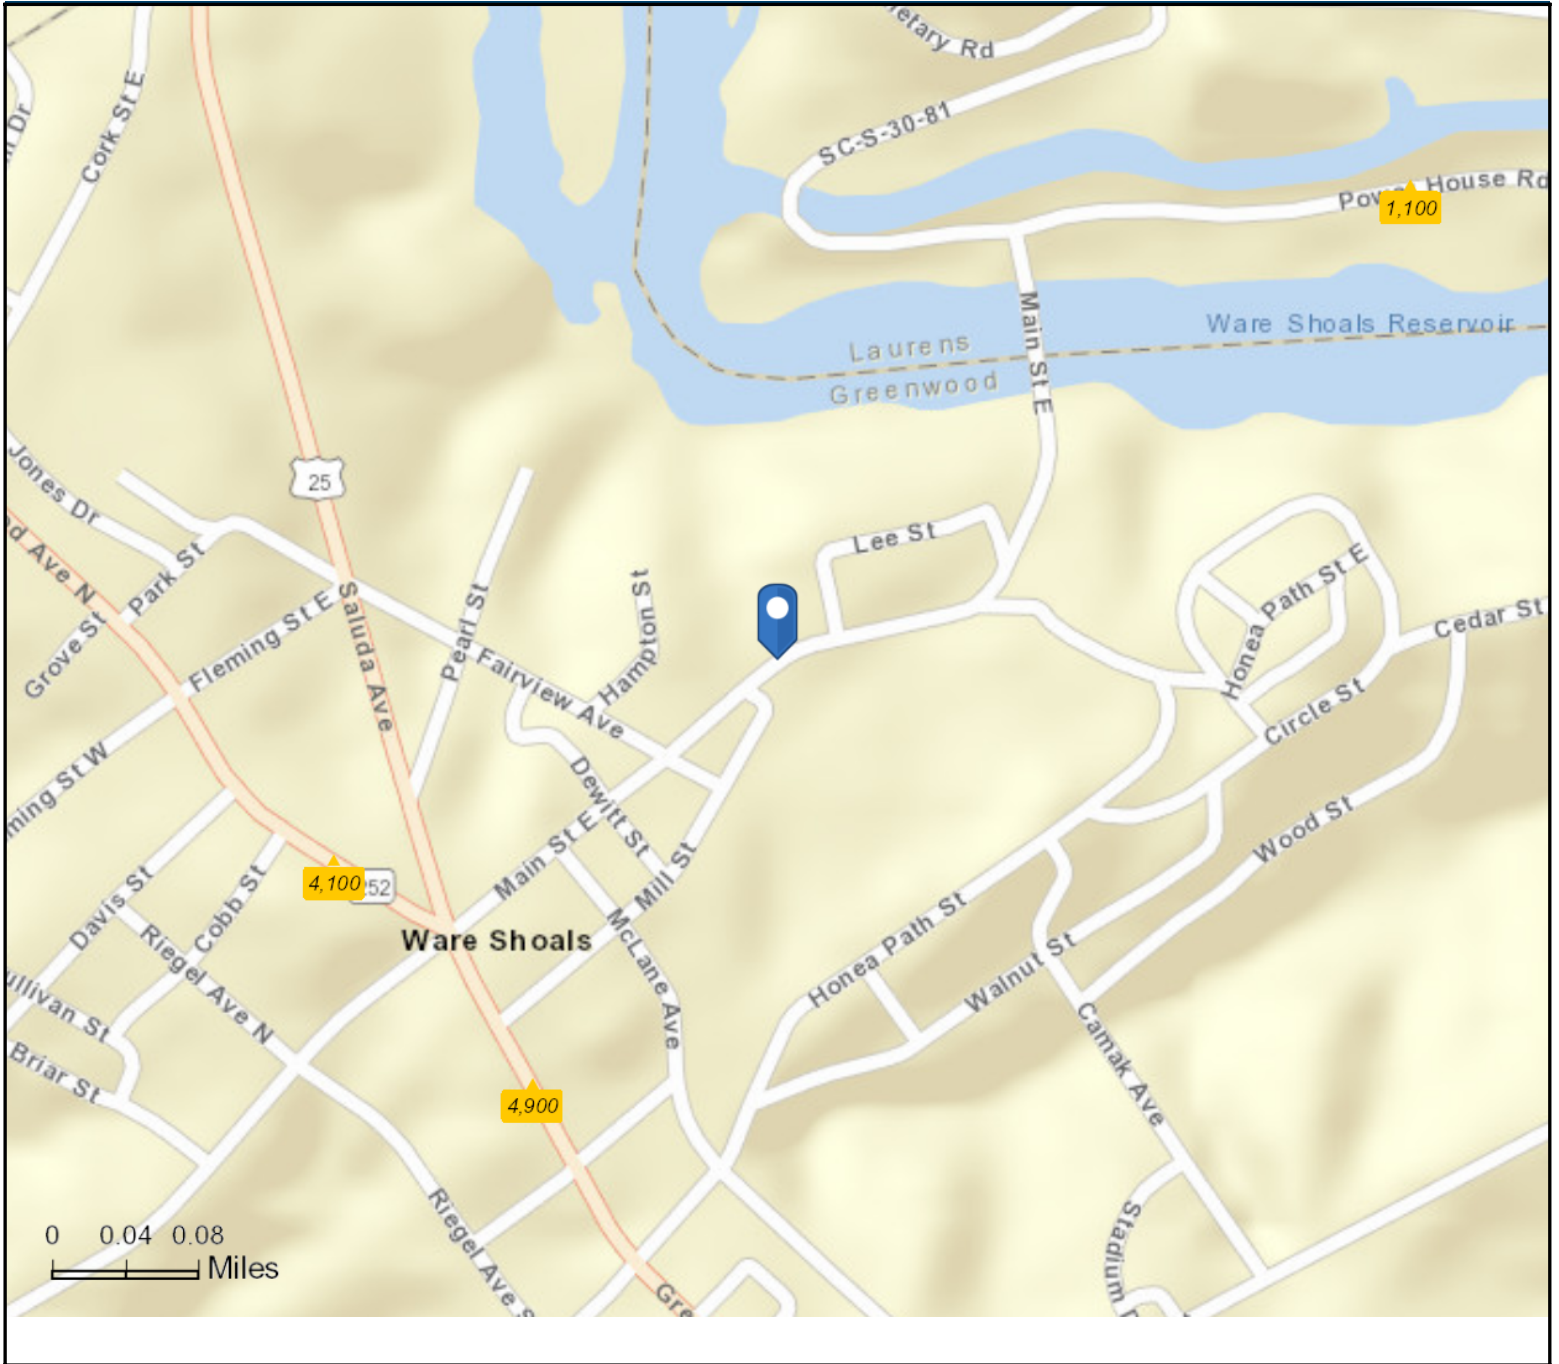

27 E Main St, Ware Shoals, South Carolina, 29692 3
 27 E Main St, Ware Shoals, South Carolina, 29692
 Rings: 1, 3, 5 mile radii

Prepared by Esri
 Latitude: 34.40075
 Longitude: -82.24352

- Average Daily Traffic Volume**
- ▲ Up to 6,000 vehicles per day
 - ▲ 6,001 - 15,000
 - ▲ 15,001 - 30,000
 - ▲ 30,001 - 50,000
 - ▲ 50,001 - 100,000
 - ▲ More than 100,000 per day