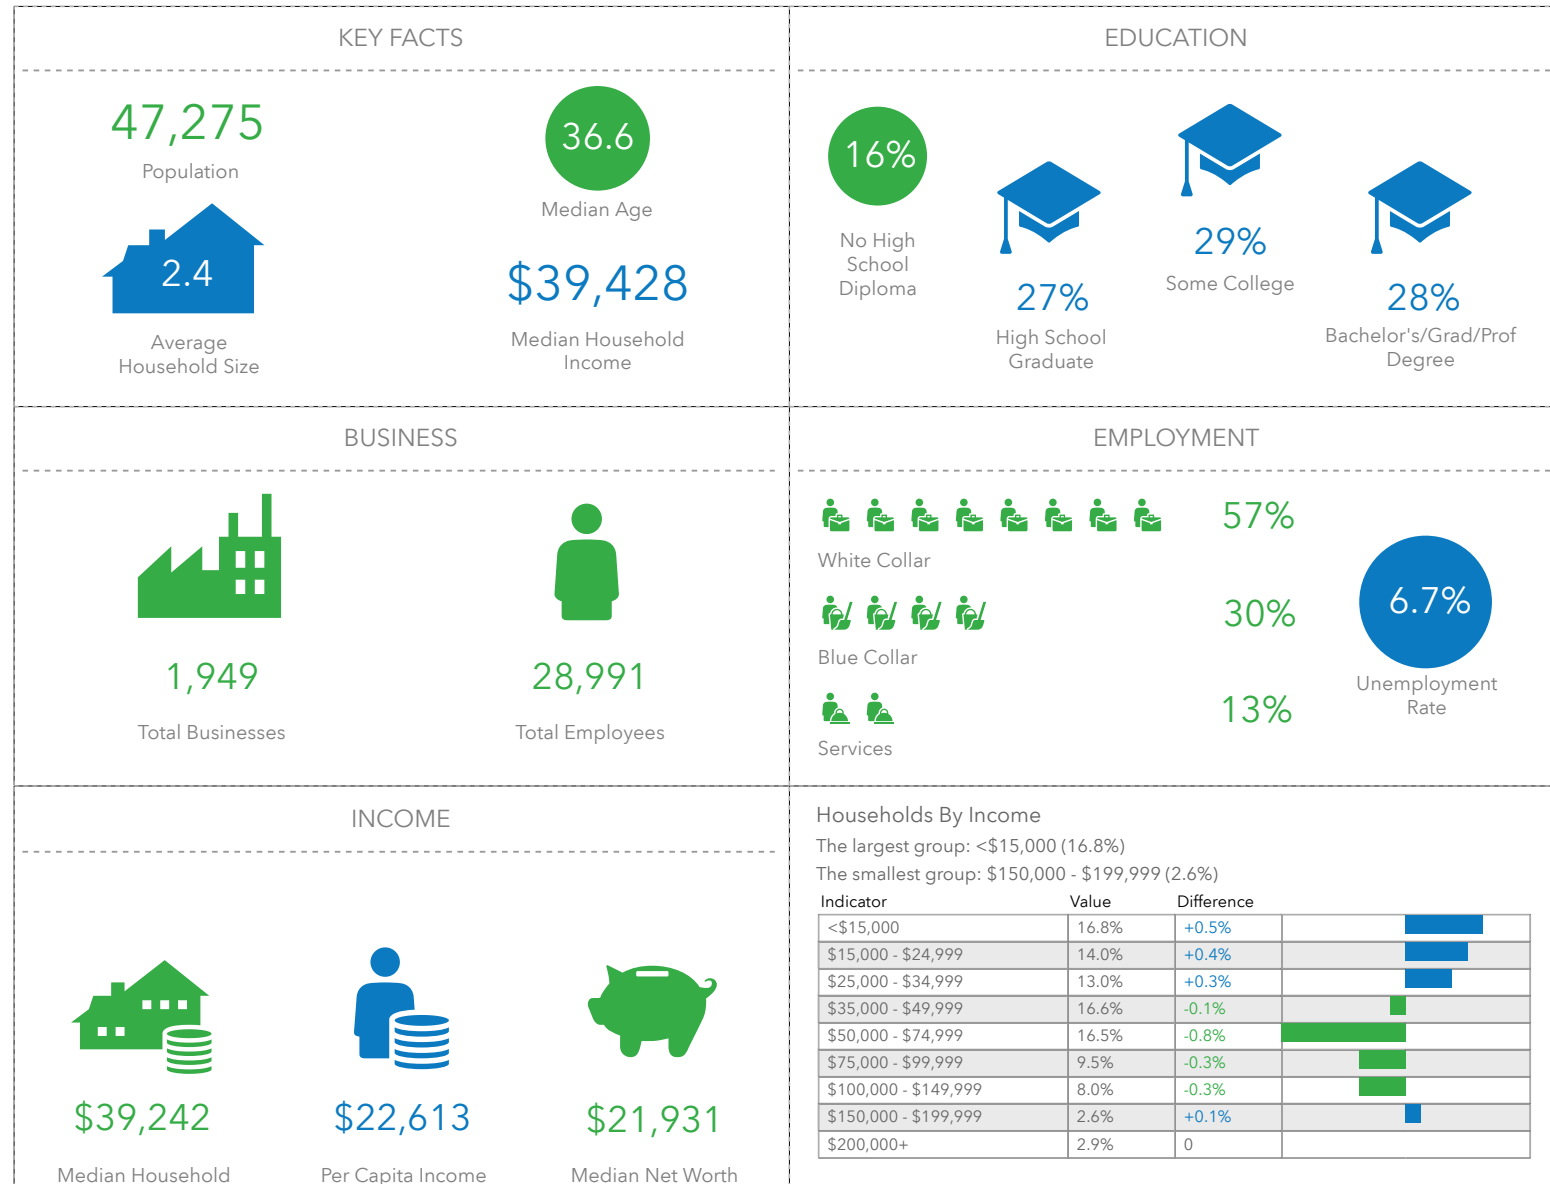

Key Facts

1435 Bypass 72 NE, Greenwood, South Carolina, 29649 (Ring of 3 miles)
 1435 Bypass 72 NE, Greenwood, South Carolina, 29649
 Rings: 3 mile radii

Prepared by Hope Tz Schmalzl
 Latitude: 34.21523
 Longitude: -82.15491

Income

Bars show deviation from
Greenwood County