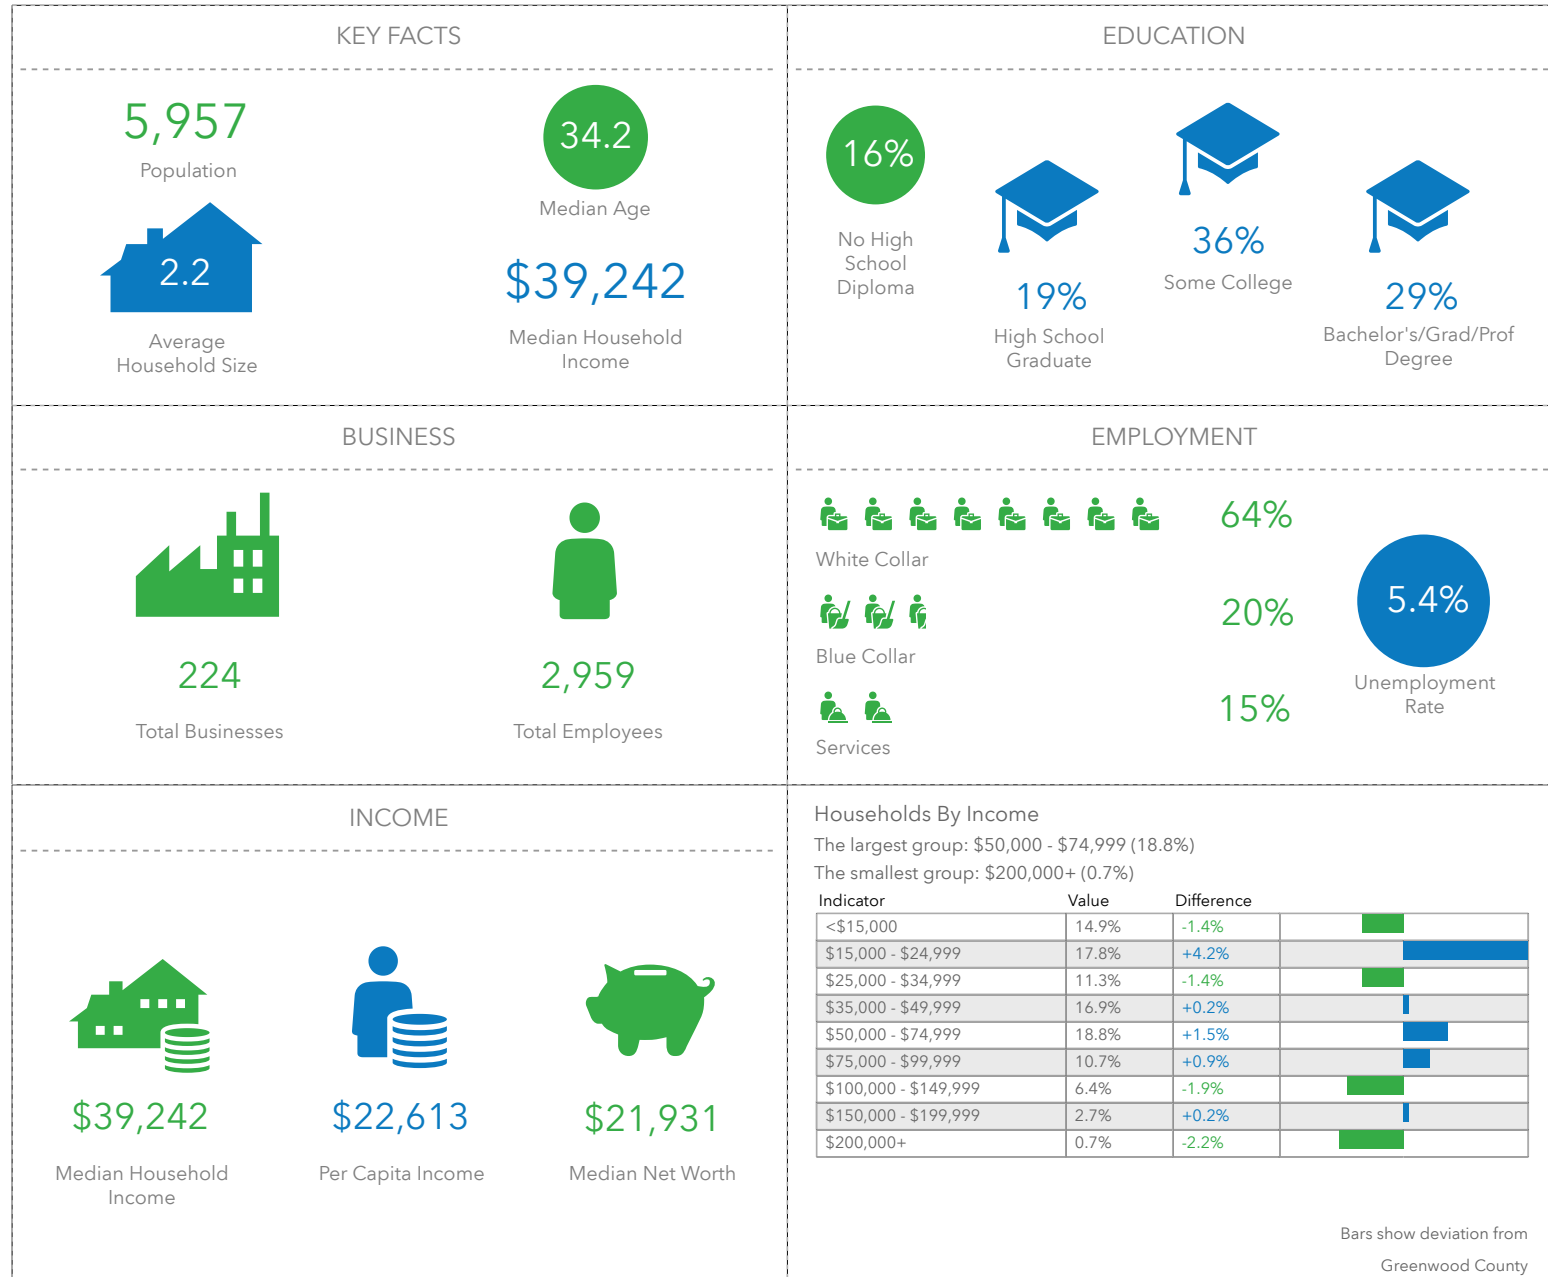

Key Facts

1435 Bypass 72 NE, Greenwood, South Carolina, 29649 (Ring of 1 mile)
 1435 Bypass 72 NE, Greenwood, South Carolina, 29649
 Rings: 1 mile radii

Prepared by Hope Tz Schmalz
 Latitude: 34.21523
 Longitude: -82.15491

Key Facts

1435 Bypass 72 NE, Greenwood, South Carolina, 29649 (Ring of 3 miles)
 1435 Bypass 72 NE, Greenwood, South Carolina, 29649
 Rings: 3 mile radii

Prepared by Hope Tz Schmalzl
 Latitude: 34.21523
 Longitude: -82.15491

Income

Bars show deviation from
Greenwood County