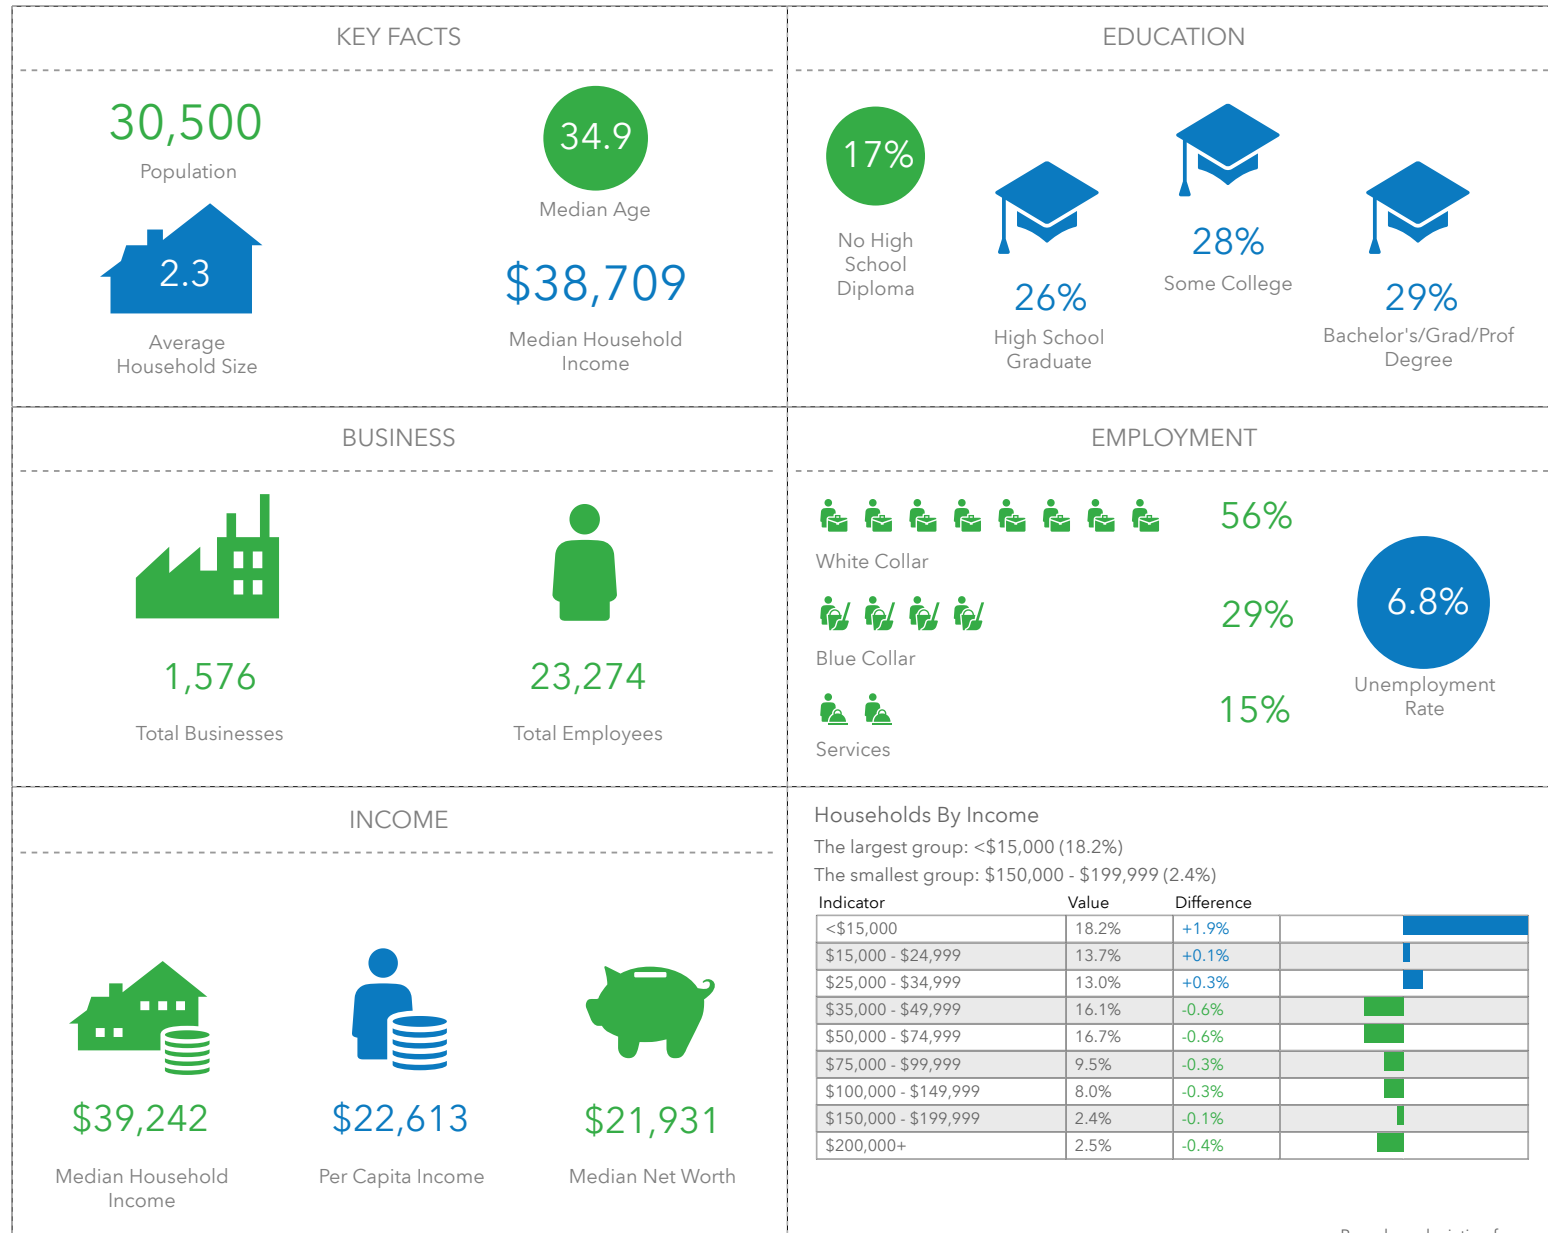

Key Facts

1435 Bypass 72 NE, Greenwood, South Carolina, 29649 (Ring of 1 mile)
 1435 Bypass 72 NE, Greenwood, South Carolina, 29649
 Rings: 1 mile radii

Prepared by Hope Tz Schmalz
 Latitude: 34.21523
 Longitude: -82.15491

Key Facts

1435 Bypass 72 NE, Greenwood, South Carolina, 29649 (Ring of 3 miles)
 1435 Bypass 72 NE, Greenwood, South Carolina, 29649
 Rings: 3 mile radii

Prepared by Hope Tz Schmalzl
 Latitude: 34.21523
 Longitude: -82.15491

Income

Bars show deviation from
Greenwood County