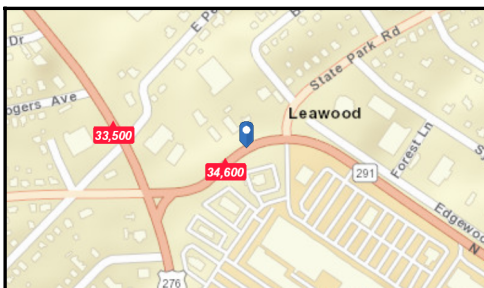

Nick's Car Wash  
 115 State Park Rd, Greenville, South Carolina, 29609  
 Rings: 1, 3, 5 mile radii

Prepared by Esri  
 Latitude: 34.89117  
 Longitude: -82.40430

**Average Daily Traffic Volume**

- ▲ Up to 6,000 vehicles per day
- ▲ 6,001 - 15,000
- ▲ 15,001 - 30,000
- ▲ 30,001 - 50,000
- ▲ 50,001 - 100,000
- ▲ More than 100,000 per day